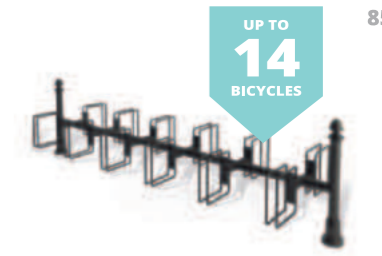

05.019

1 B - BENCH

2 CUBE BICYCLE RACK

LOCK

05.051

GEMINI

05.451

DECORA